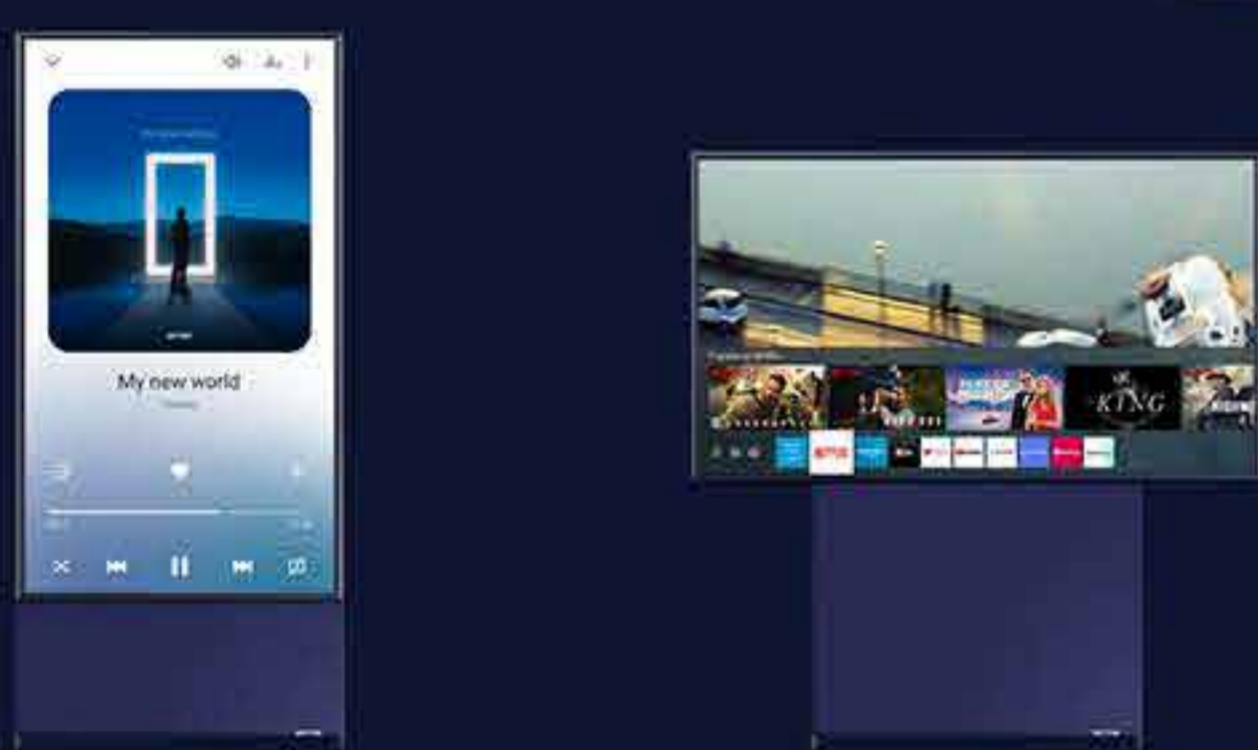

Just tap to mirror

Just one tap¹ on the bezel. That's all it takes to show content from your mobile on The Sero.