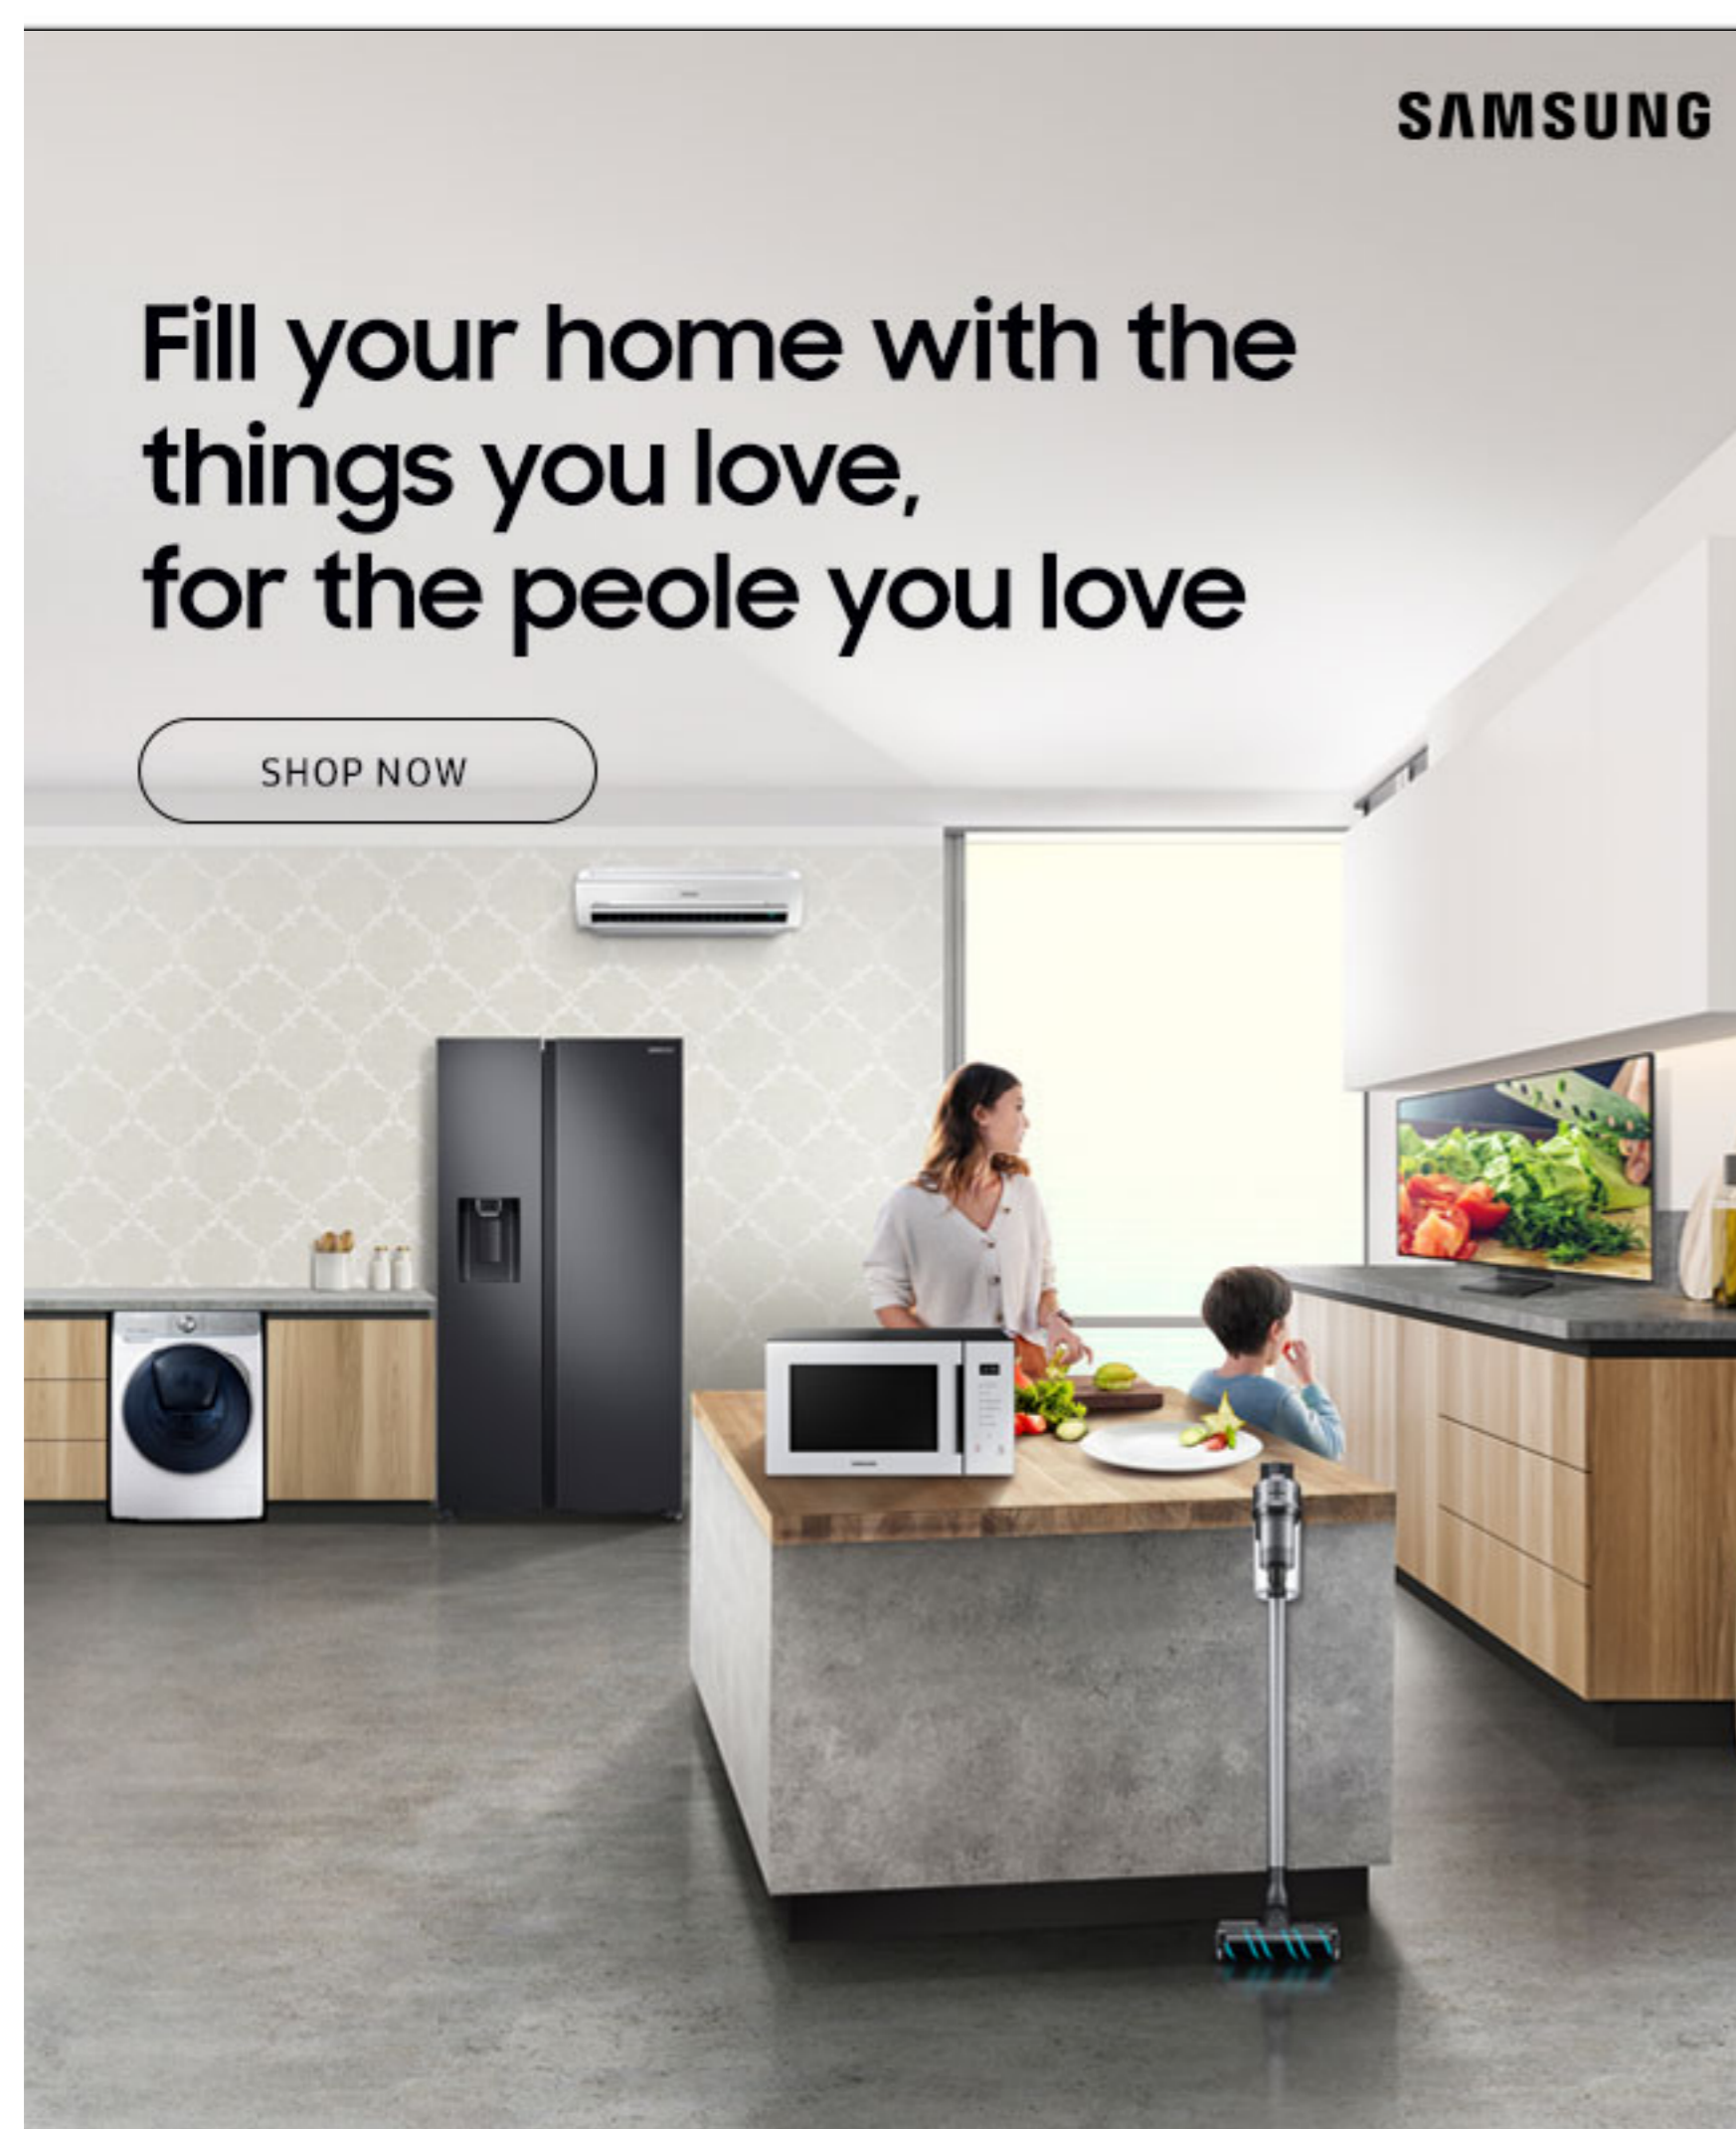

To our valued customers

As we continue to navigate these uncertain times, your health and well-being is our priority. Please know that we are always taking steps to both protect and serve you, such as now providing safe home delivery with every purchase.

Fill your home with the things you love, for the people you love

SHOP NOW

Enjoy a cleaner, fresher and healthier home.

More space for freshness

Store more and fuel up with fresh food this season for a healthier you. Look forward to smarter food storage and enjoy up to $80 worth of grocery vouchers when you purchase selected models from our SpaceMax™ series.

SpaceMax™ Multi Door Refrigerator, 630L
RS6R5584SL/SS

$ 2,249*

Save $50 (was $2,299)

SHOP NOW

SpaceMax™ Side by Side Refrigerator, 617L
RS64R5304B4/SS

$ 2,299

Save $50 (was $2,349)

SHOP NOW

Next level of hygiene

Get a deep and hygienic clean for your laundry with the Hygiene Steam Cycle function that effectively removes up to 99.9% of bacteria¹. Plus, to help you get a more comprehensive wash, enjoy free* 1-year supply of Persil Anti-Bacterial Liquid detergent with your purchase of selected Front Load Washers!²

FREE! $50 Grocery Voucher
1-YEAR SUPPLY of Persil Anti-Bacterial Liquid detergent²

QuickDrive™ Washer Dryer Combo, 9kg Wash/ 6kg Dry
WD90N74FNOR/SP

$1,499*

Save $100 (was $1,599)

QuickDrive™ Front Load Washer, 8kg Wash

WW80M74FNOR/SP

$1,199

Save $100 (was $1,299)

SHOP NOW

Cleaner home, healthier food

Keep it dust and dirt-free with Samsung vacuum cleaners, and enjoy delicious meals made easy with HotBlast™ Microwave Ovens or even your favourite fried food prepared more healthily with SlimFry™ on our Microwave Ovens. Get yours with our special deals today.

POWERbot™, 20W Vacuum Cleaner
VR20R7250WD/SP

$1,199

Save $100 (was $1,299)

SHOP NOW

Hoblast™ Convection Microwave Oven, 32L
MC32K7055KT/SP

$ 599

Save $50 (was $649)

SHOP NOW

Get a free year of extended warranty* exclusively on Samsung Online Store

To give you and your loved ones a peace of mind, enjoy 1 year extended warranty* on us when you purchase Samsung home appliances on Samsung Online Store.

Online deals available from now till 30 June 2020.

0%

0% Instalment up to 36 months

Free delivery

Samsung Official Warranty

Need help?

Chat. Email. Call 1800-726 7864.

Legal | Privacy Policy

To our valued customers

As we continue to navigate these uncertain times, your health and well-being is our priority. Please know that we are always taking steps to both protect and serve you, such as now providing safe home delivery with every purchase.

SAMSUNG