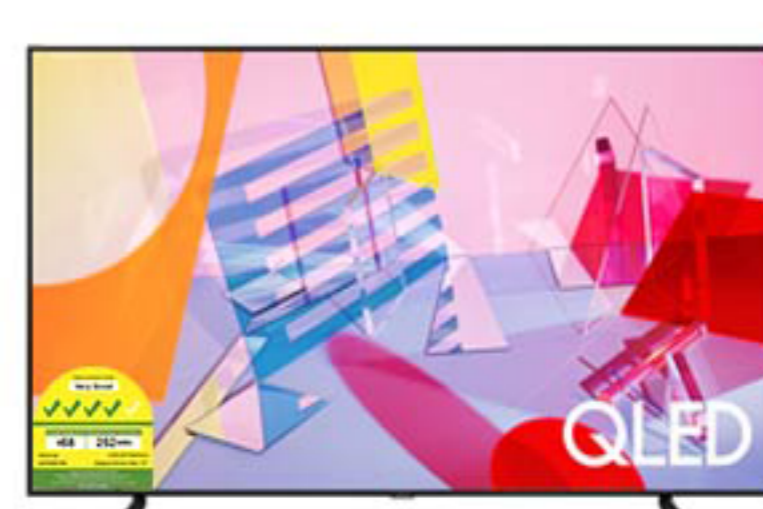

QLED Q60T 4K Smart TV

65" Now at **$2,499***
~~U.P. $3,499~~

58" Now at **$1,899***
~~U.P. $2,499~~

50" Now at **$1,399***
~~U.P. $1,899~~

43" Now at **$1,149***
~~U.P. $1,599~~

SHOP NOW

The Sero

Mobile entertainment, better on TV

The Sero is the world's first TV that rotates to give you the best viewing perspective, landscape for TV programmes and portrait for all your mobile content or apps.

43" Now at **$2,499***
~~U.P. $3,499~~