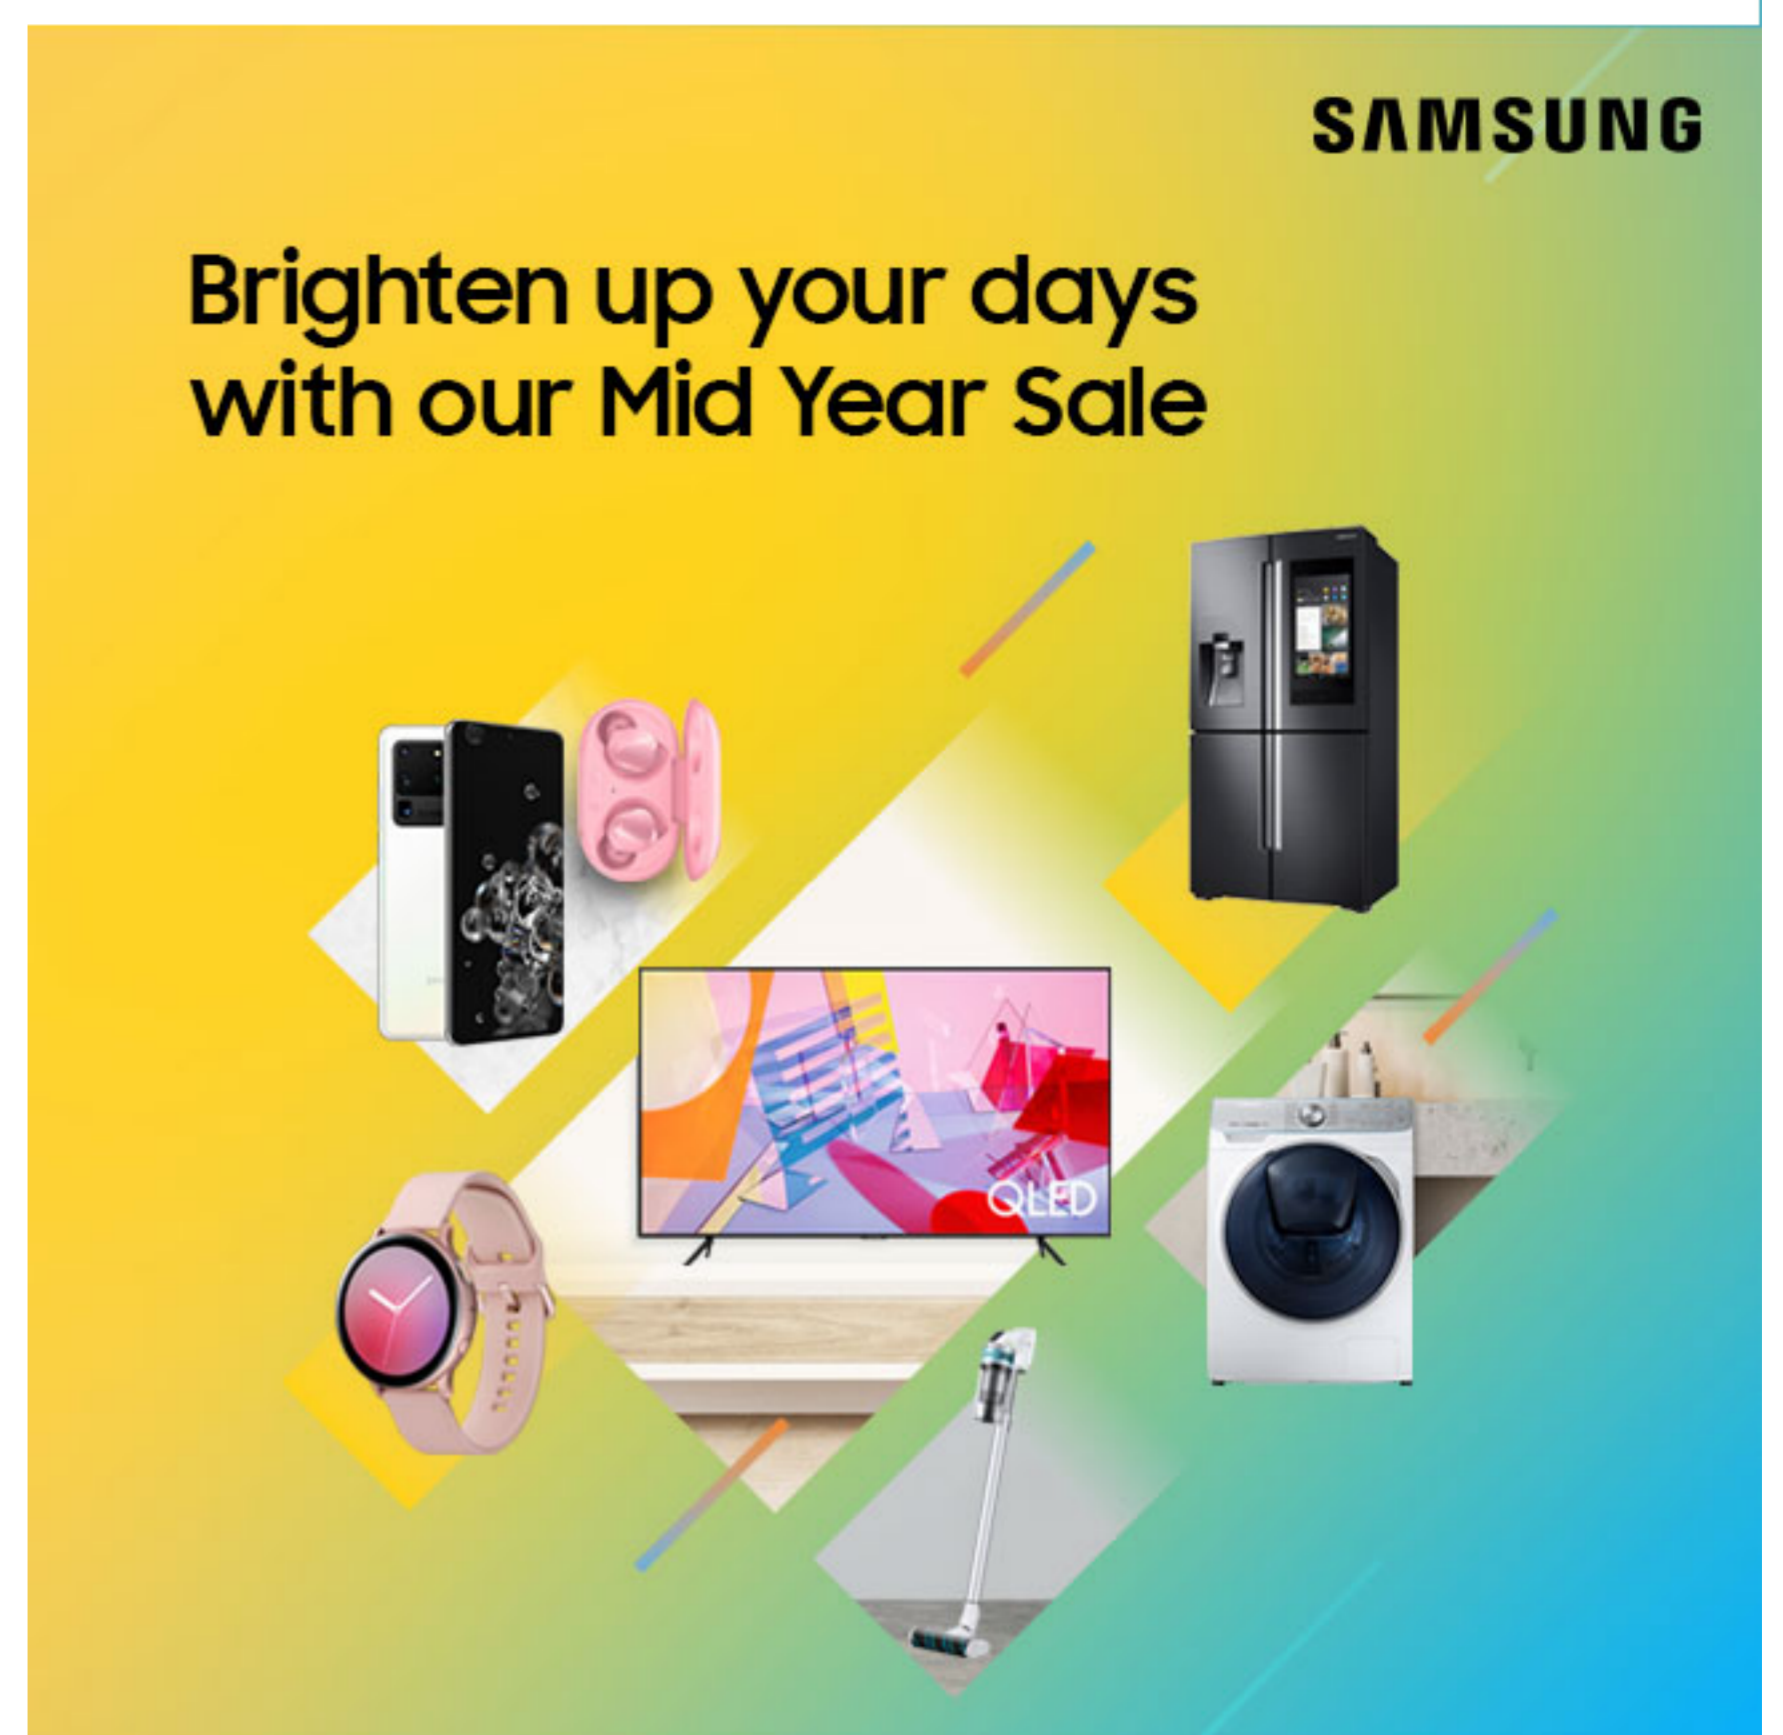

Brighten up your days with our Mid Year Sale

From new phone upgrades to home electronics, enjoy exclusive deals* on selected Samsung products now!

QLED

$500 off¹ with purchase of 58" Q60T Smart TV

SHOP NOW

Galaxy Buds+

Enjoy with premiums worth up to $98²

SHOP NOW

Family Hub™

Free Samsung Robot Vacuum worth $599³ with 1-year additional warranty⁴

SHOP NOW

Galaxy S20 Series

Now with exclusive gifts worth $198⁵ in total

SHOP NOW

From our Samsung Online Store to your door

0%

0% Instalment up to 36 months

Free delivery with no minimum spending

Peace of mind with Samsung Official Warranty

Need help?

Chat. Email. Call 1800-726 7864.

[Legal | Privacy Policy](#)

Stay looped in to be the first to know about our latest news & promotions. We'd hate to see you go, but you can unsubscribe or adjust your mailing preferences here.

* Terms and conditions apply. Promotions are only valid for consumers who purchased selected Samsung products as specified herein from 10 Jul to 31 Jul 2020 from Samsung Online Store and selected retailers, while stocks last. Please check Samsung Online Store and in-store for more details.

² Terms and conditions apply. Promotions are only valid for consumers who purchased selected Samsung products as specified herein from 10 Jul to 16 Sep 2020 from Samsung Online Store and selected retailers, while stocks last. Please check Samsung Online Store and in-store for more details.

³ Terms and conditions apply. Only applicable for purchases made from Samsung Online Store. Applicable to Refrigerators, Washing Machines, Microwave Ovens and Vacuum Cleaners.